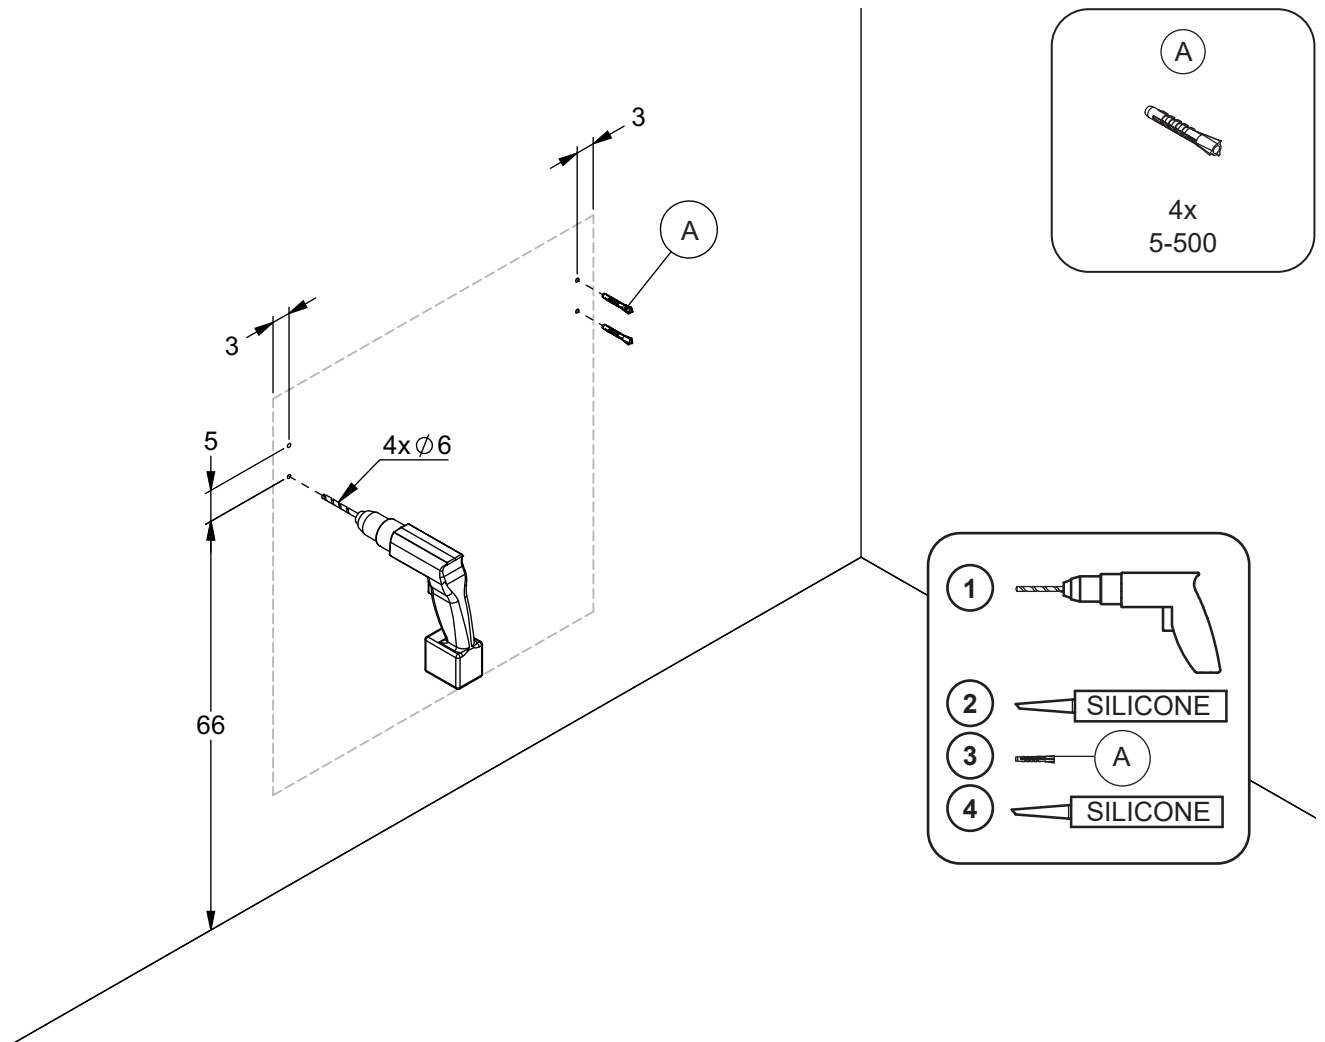

DANSANI
DANISH BATHROOM DESIGN

8x
5-500

2x
546500046

8x
5,0-60SU

8x
19500000

2x
189547343

1

2