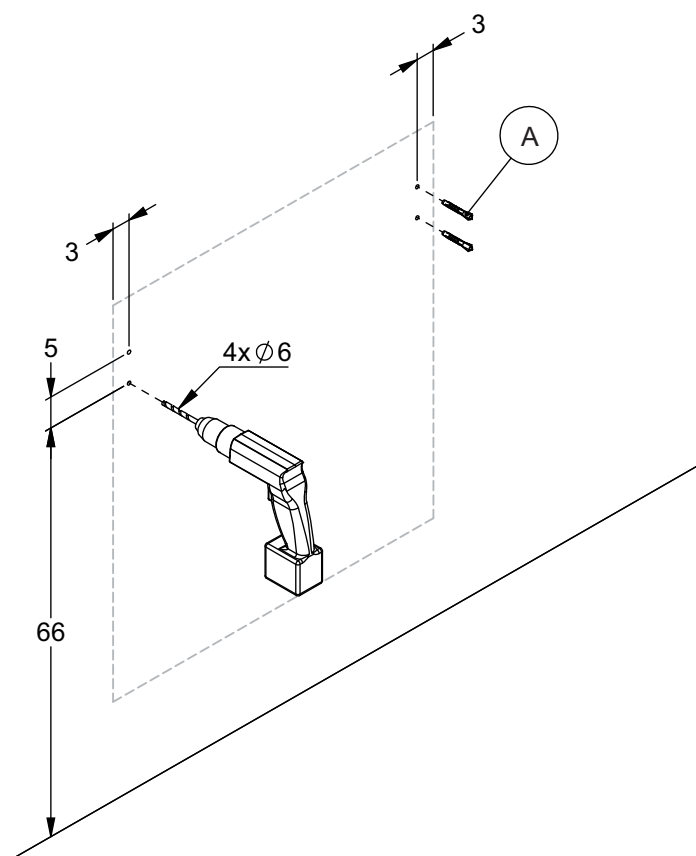

8x
5-500

2x
546500046

8x
5,0-60SU

1

2