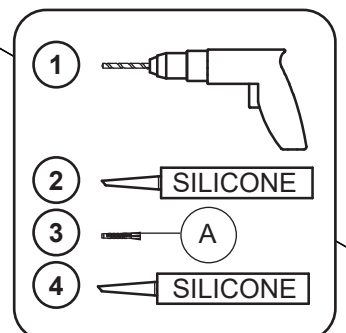

8x
5-500

2x
546500046

8x
5,0-60SU

1

2