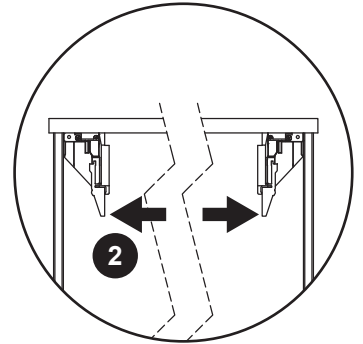

8x
5-500

2x
546500046

8x
5,0-60SU

1